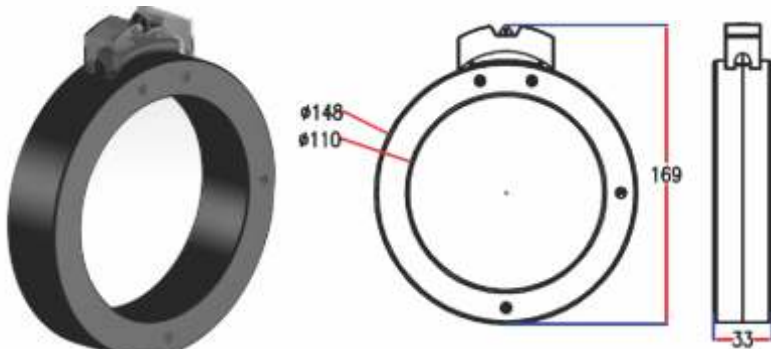

NETW 110

CT ID 110 CT OD 169(L)X148(W)X33(T)

NETW 110	Max. VA			
	Sec-5A		Sec-1A	
	Class- 1.0	Class- 0.5	Class- 1.0	Class- 0.5
Primary Current				
600	10	5	7.5	5
630	10	5	7.5	5
750	10	5	10	5
800	10	5	10	5
1000	15	7.5	15	7.5
1200	15	15	15	15
1250	15	15	15	15
1500	15	15	15	15
1600	15	15	15	15
2000	15	15	15	15
2500	15	15	15	15
3000	15	15	-	-
3200	15	15	-	-

newtek
electricals

📍 M-90 M.I.D.C Waluj, Aurangabad 431136, MH, India.

☎ +91-02402551555 | 9372862613 | 9372862637

✉ sales@newtekelectricals.com

mkt.north@newtekelectricals.com

mkt.east@newtekelectricals.com

mkt.west@newtekelectricals.com

mkt.south@newtekelectricals.com

exports@newtekelectricals.com

🌐 newtekelectricals.com

Supply in
more than
10 Countries