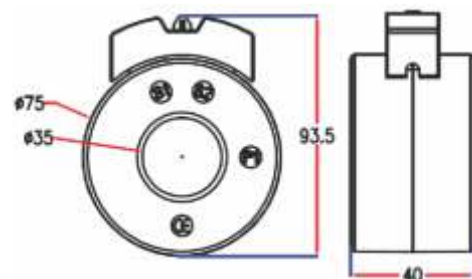

NETW 35

CT ID 35 CT OD 93.5(L)X75(W)X40(T)

NETW 35	Max. VA			
	Sec-5A		Sec-1A	
	Class- 1.0	Class- 0.5	Class- 1.0	Class- 0.5
Primary Current	Class- 1.0	Class- 0.5	Class- 1.0	Class- 0.5
75	1.5	-	1	-
80	1.5	-	1	-
100	5	-	5	-
120	5	-	5	-
125	5	-	5	-
150	7.5	-	7.5	-
200	10	5	10	5
250	15	5	15	5
300	15	10	15	10
400	15	10	15	15
500	15	15	15	15
600	15	15	15	15