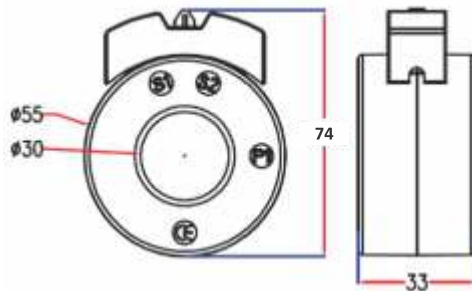

Transforming | Measuring | Technology

An ISO 9001 : 2015 Certified Company

About Us:

Newtek Electricals began as Wintek Electricals Pvt Ltd - an Indo-Spanish collaboration in 2005. The blend of technical expertise and innovations inherited from the collaboration have been instrumental in creating the core foundation of Newtek's capabilities.

Newtek Electricals is the first company to introduce nylon flame retardant casing current transformers in India, and the product is now exported to other countries as well. While meeting high demand for quality, the company has developed a reputation for continuously upgrading its technology, and delivering world-class products.

Today, Newtek Electricals has emerged as one of India's leading manufacturers and exporters of CT/PTs in resin cast and nylon casing & Control Transformer.

TAPE WOUND CURRENT TRANSFORMERS

NETW 20

CT ID 20 CT OD 74(L)X55(W)X33(T)

NETW 20	Sec - 5A	
	Max. VA	
Primary Current	Class- 1.0	Class- 3.0
40	-	1
50	1	2.5
60	1.25	2.5
75	1.5	3.75
100	3.75	5
125	5	5
150	5	7.5
200	5	7.5